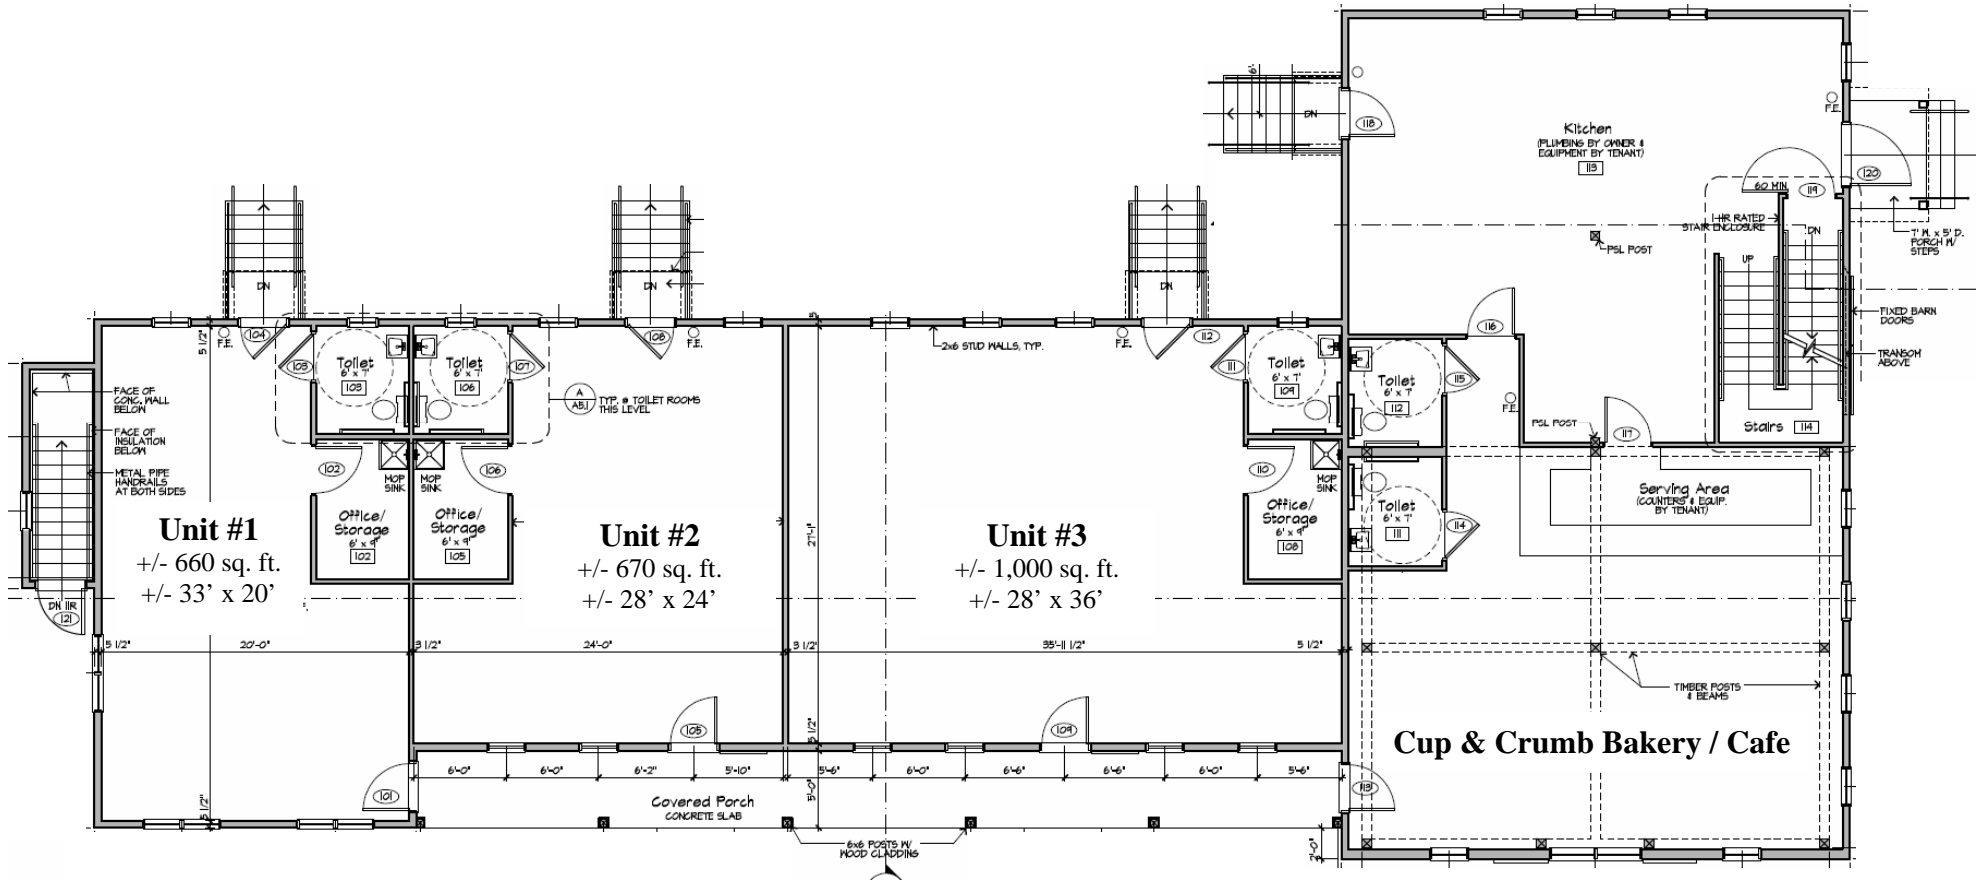

Berry Pond Corner

1040 Whittier Highway
Moultonborough, NH 03254

**Northeast Select
Properties, LLC**

Leasing Information: Stephen Bradley
Phone # 508-481-9900
Email: sbradley@nesproperties.com